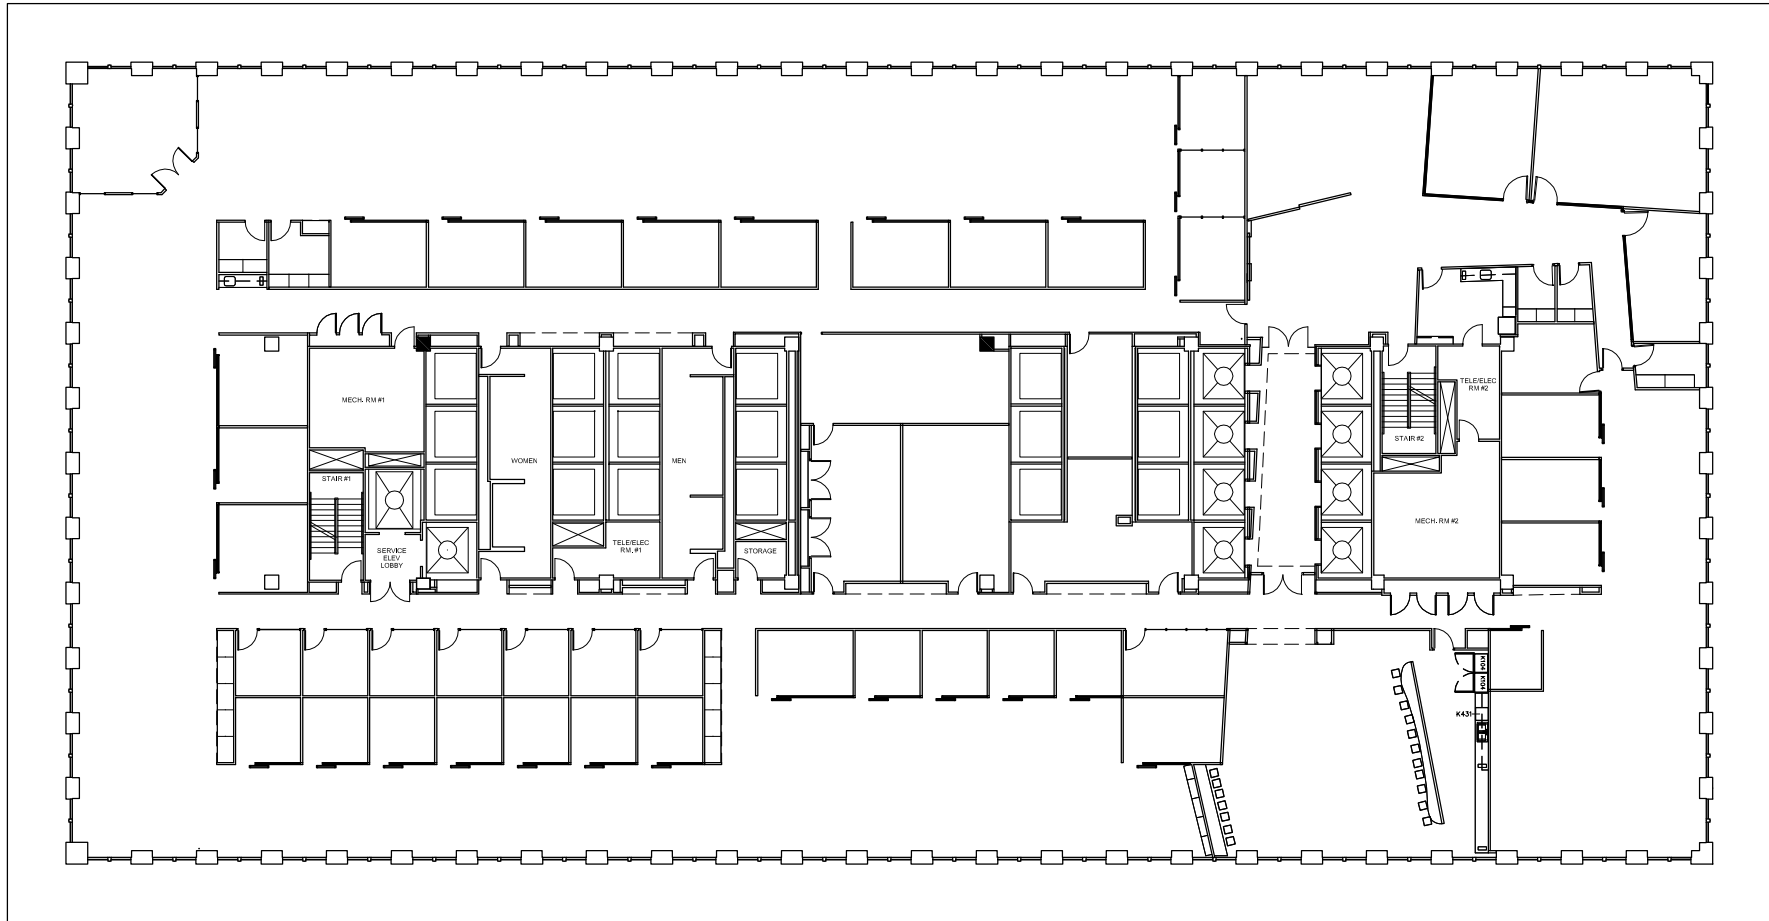

SUITE 900

BANK OF AMERICA CENTER

29,943 RSF

ZIEGLER COOPER COMPUTERIZED ARCHITECTURAL DOCUMENTATION

DATE: 15JUN2014

PROPERTIES

Floor 9

JOB # 50520.85