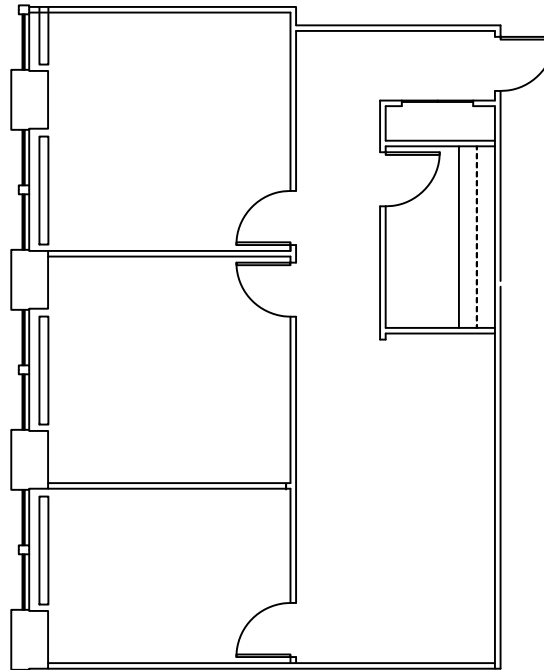

BANK OF AMERICA CENTER

700 LOUISIANA STREET
HOUSTON, TEXAS

SUITE 3940
1,141 RSF
SCALE: 3/32" = 1'-0"

PMRG | PM Realty Group

For Leasing Information please contact:
John Spafford | jspafford@pmrg.com
Tel: (713) 728-6011 | Fax: (713) 728-6021