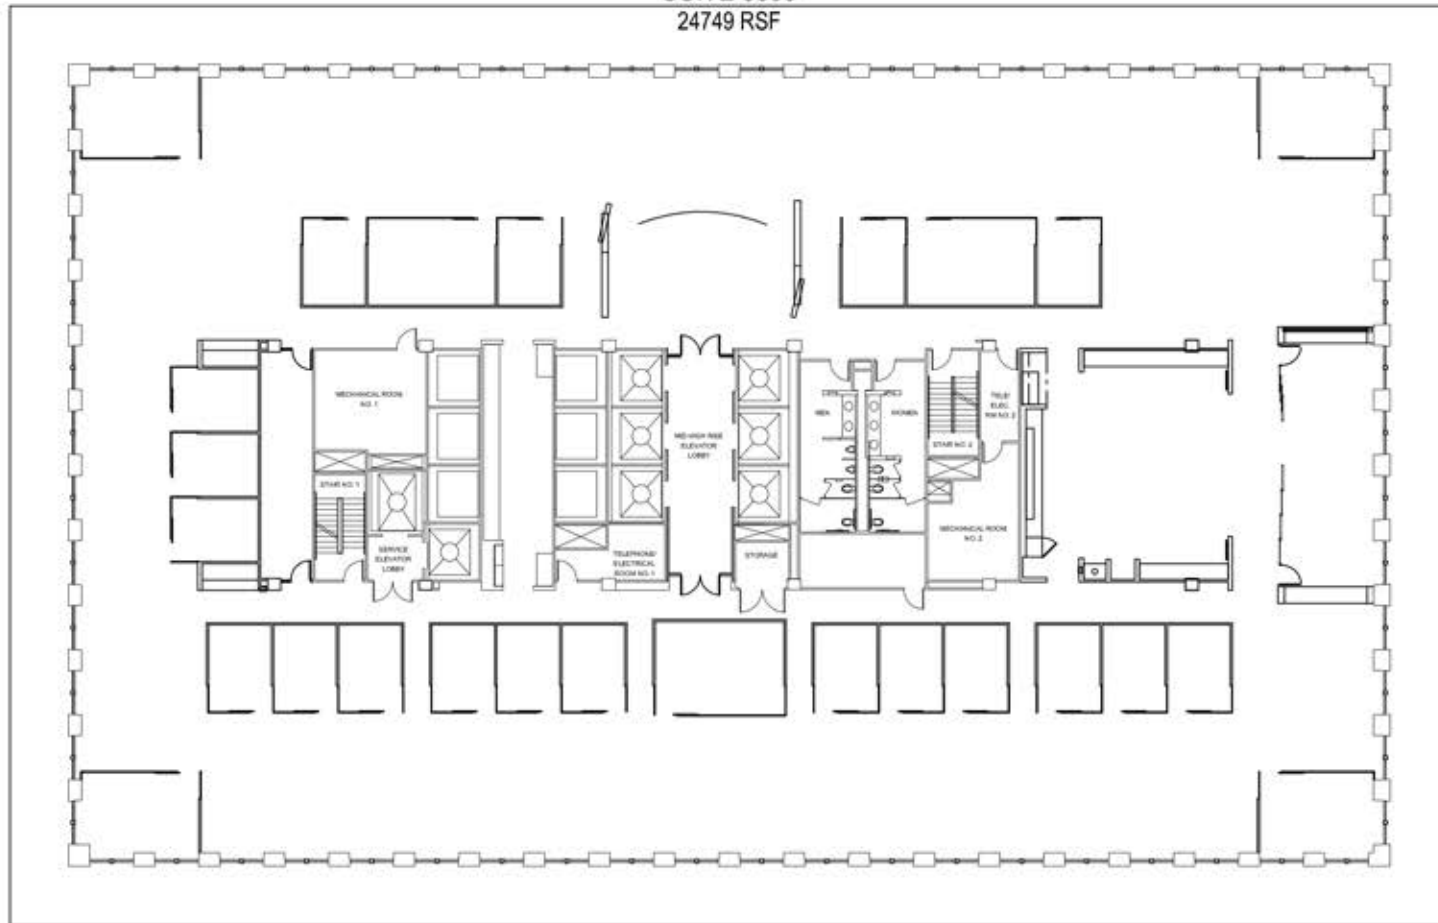

SUITE 3300
24749 RSF

BANK OF AMERICA CENTER

ZIEGLER COOPER COMPUTERIZED ARCHITECTURAL DOCUMENTATION

PROPERTIES

Floor 33

DATE: 15JAN2014

JOB # 50520.85