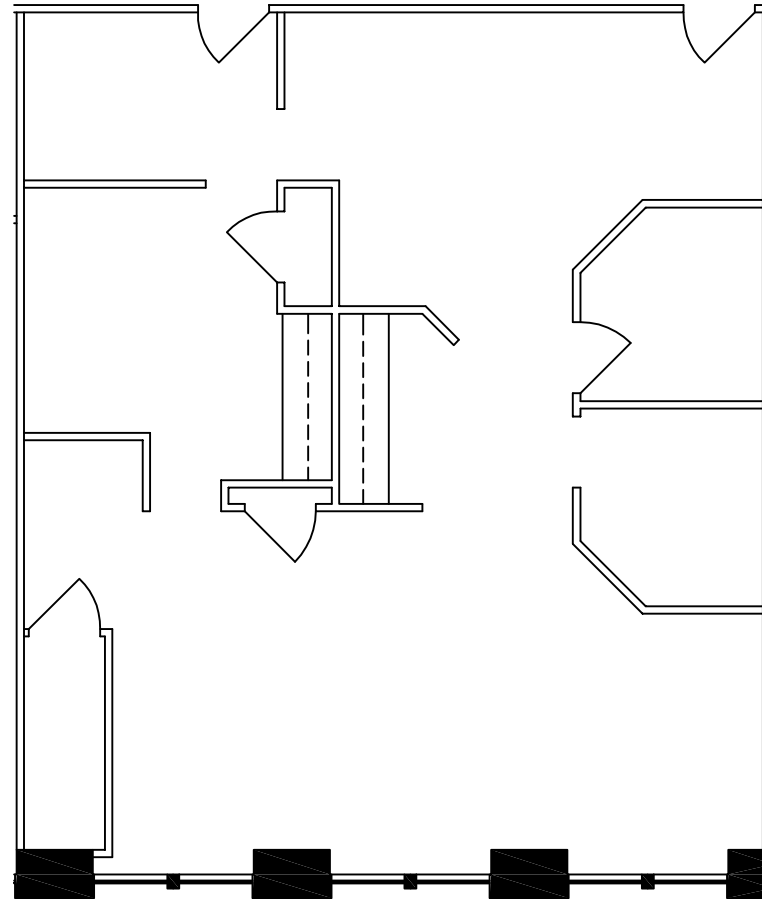

KEY PLAN

**BANK OF AMERICA CENTER**  
700 LOUISIANA STREET  
HOUSTON, TEXAS

LEVEL 24  
SUITE 2430  
TOTAL 1,394 NRA  
N.T.S.

**PMRG** | PM Realty Group  
For Leasing Information Contact:  
John Spafford jspafford@pmrg.com  
TEL: (713) 209-5823 FAX: (713) 209-5782