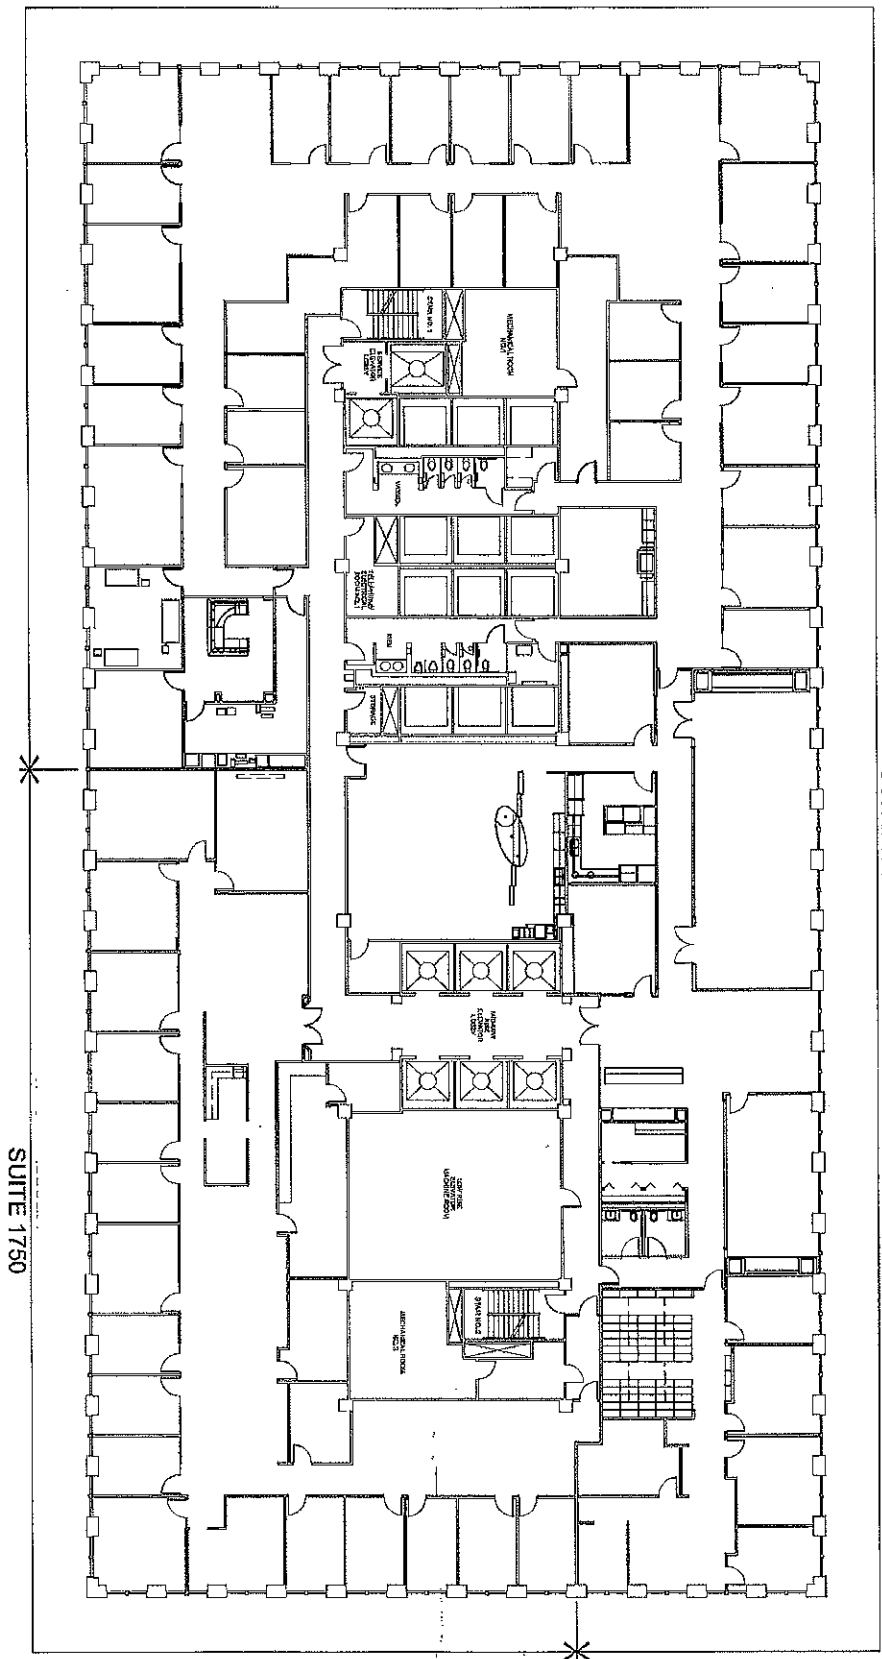

PROPERTIES
BANK OF AMERICA CENTER

ZIEGLER COOPER COMPUTERIZED ARCHITECTURAL DOCUMENTATION

Occupancy Plan

DATE: 15JAN2014

Floor 17

SUITE 1700

SUITE 1750