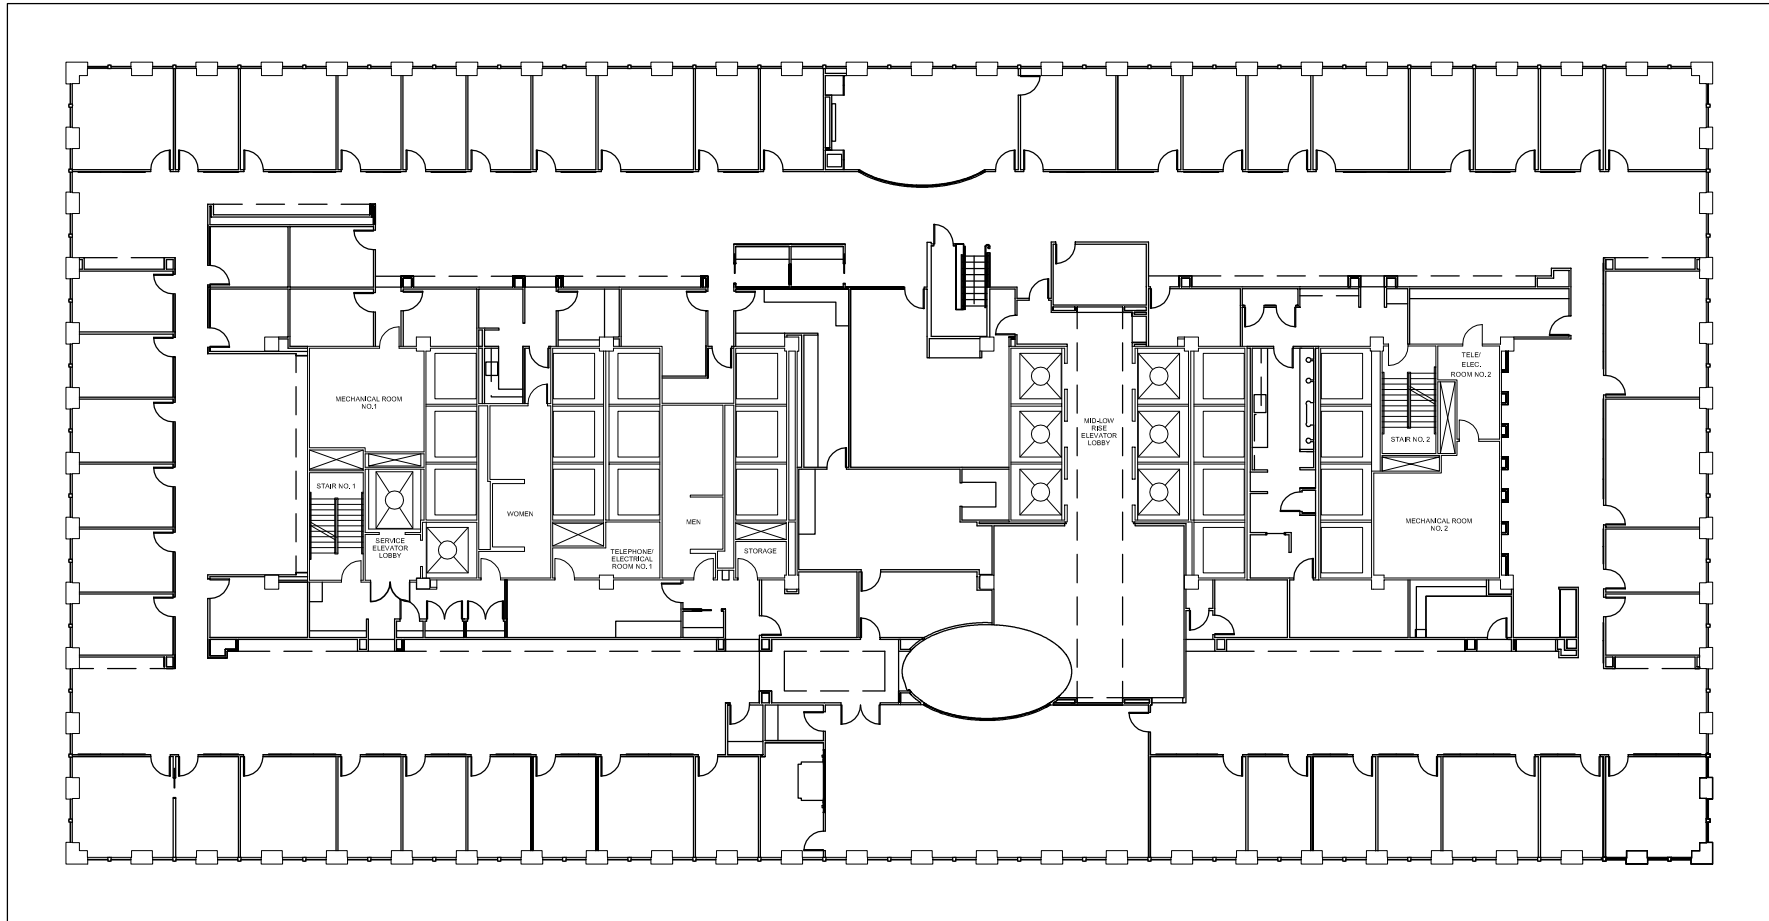

SUITE 1600

BANK OF AMERICA CENTER

30,124 RSF

ZIEGLER COOPER COMPUTERIZED ARCHITECTURAL DOCUMENTATION

DATE: 15JUN2014

PROPERTIES

Floor 16

JOB # 50520.85